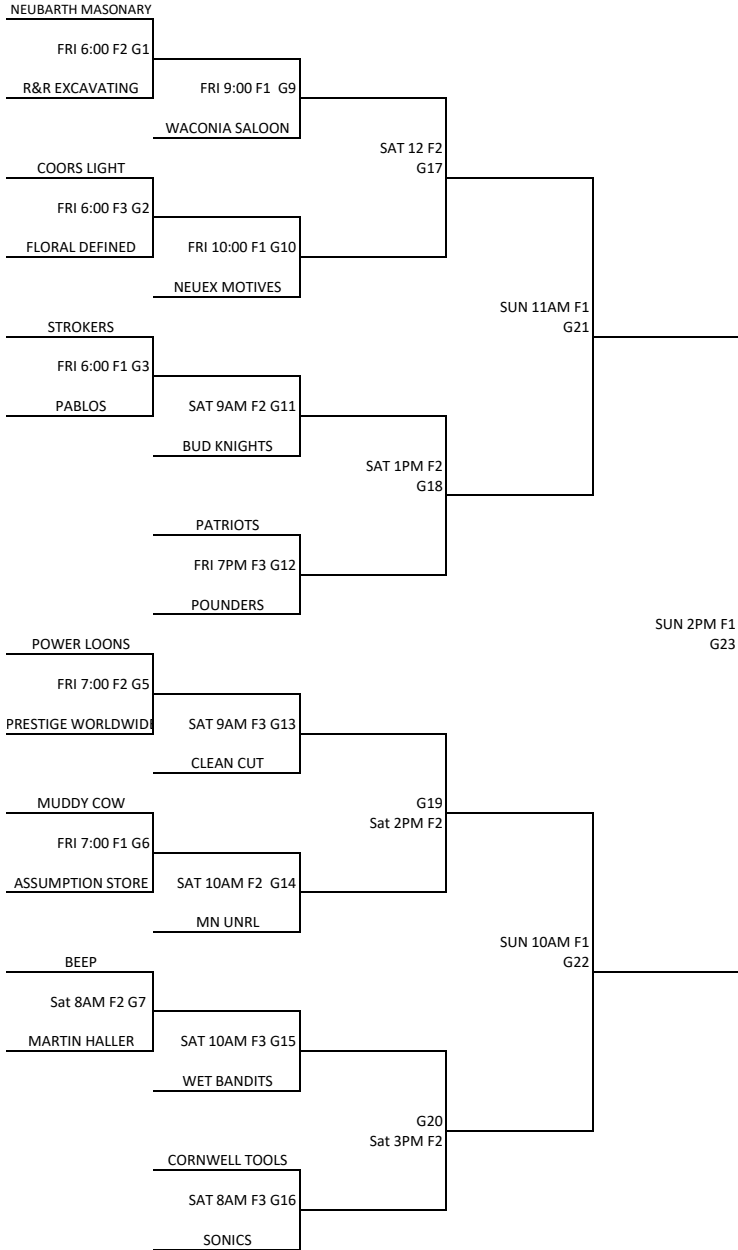

2025 Stiftungsfest Silver Bracket

F1 - Baseball Field (Wilkommen Park)
 F2 - Friendship Park (near food stand)
 F3 - Friendship Park (near tennis courts)

- 1st
- 2nd
- 3rd
- 4th
- 5th
- 6th

Hard luck
 1st \$250
 2nd \$150