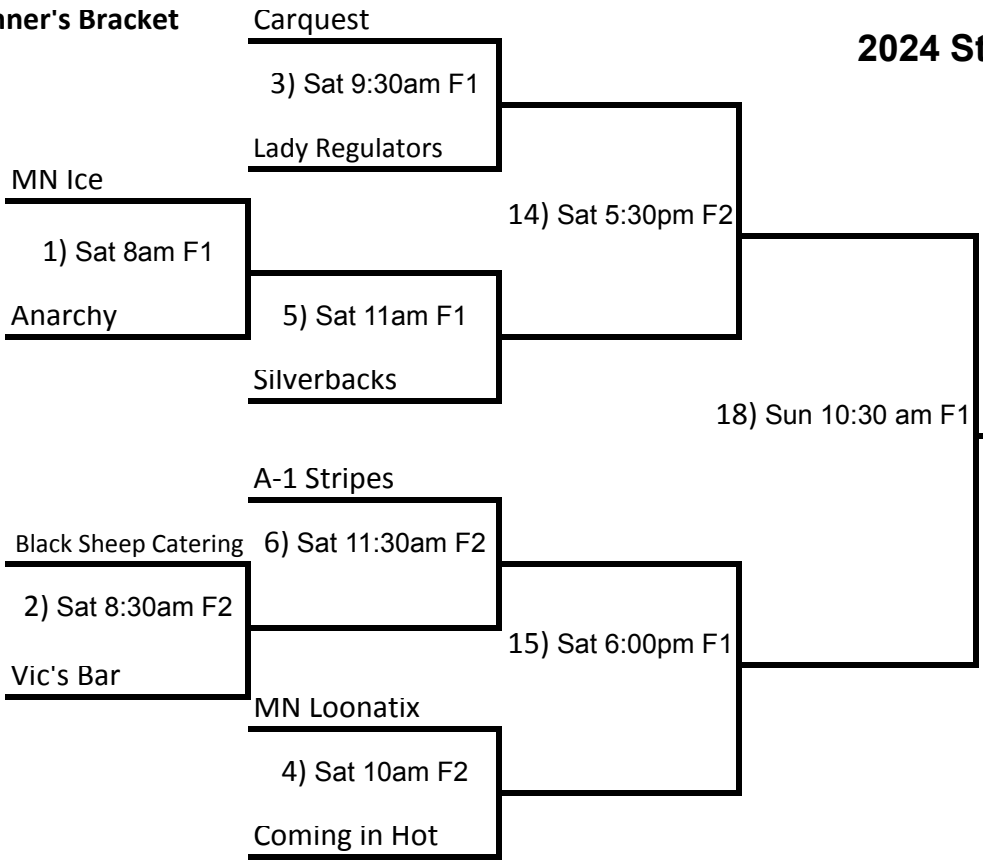

2024 Stiftungsfest Women's Softball Tournament

FIELDS

F1- Norwood Sports Complex (North field)
 F2- Norwood Sports Complex (South field)

Winner's Bracket

Loser's Bracket

L21 If First Loss