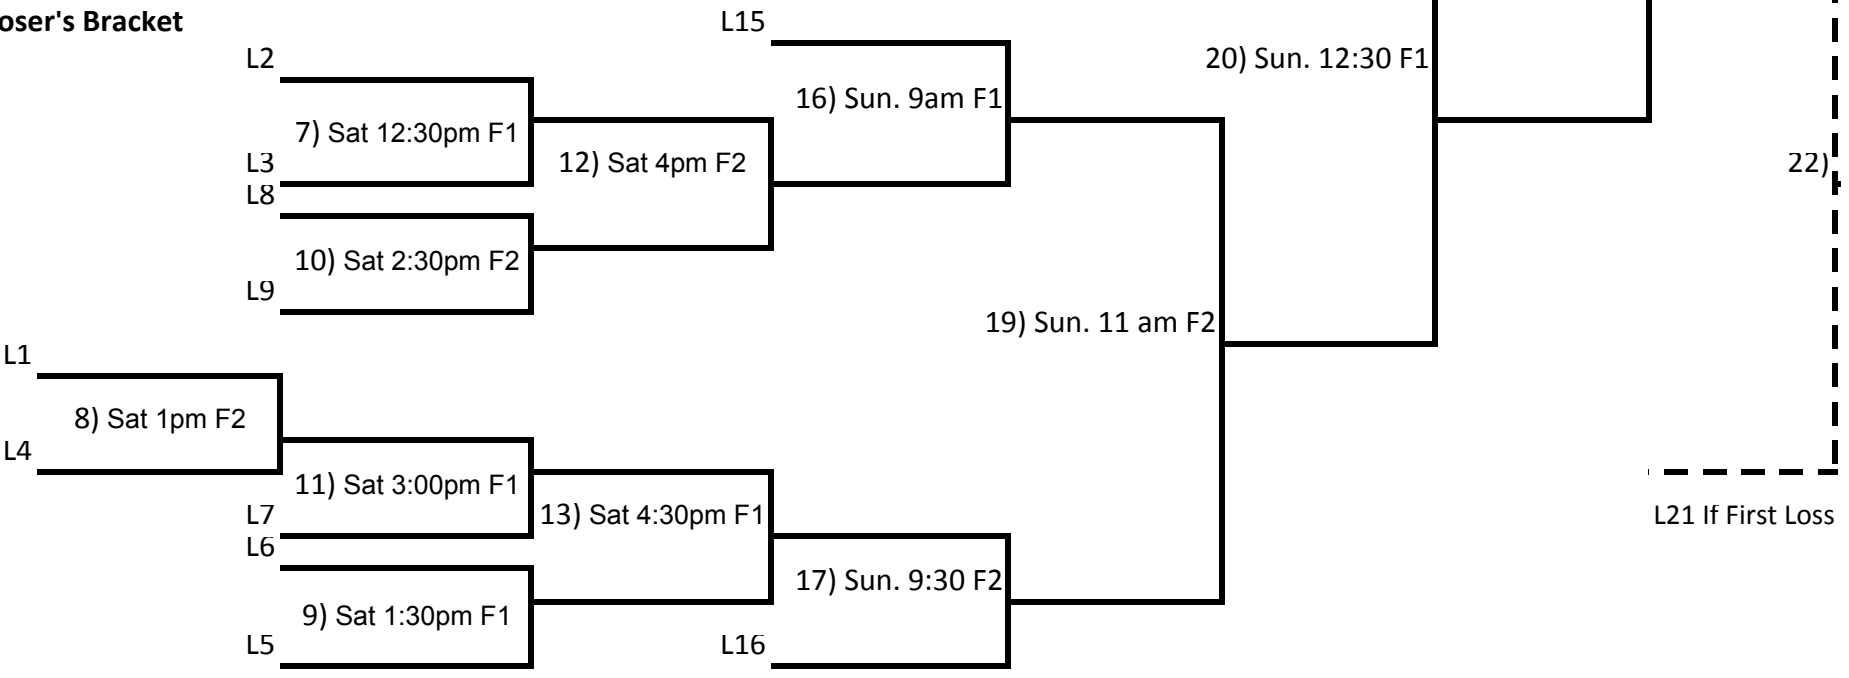

2024 Stiftungsfest Women's Softball Tournament

FIELDS

F1- Norwood Sports Complex (North field)
 F2- Norwood Sports Complex (South field)

Winner's Bracket

Loser's Bracket

L21 If First Loss