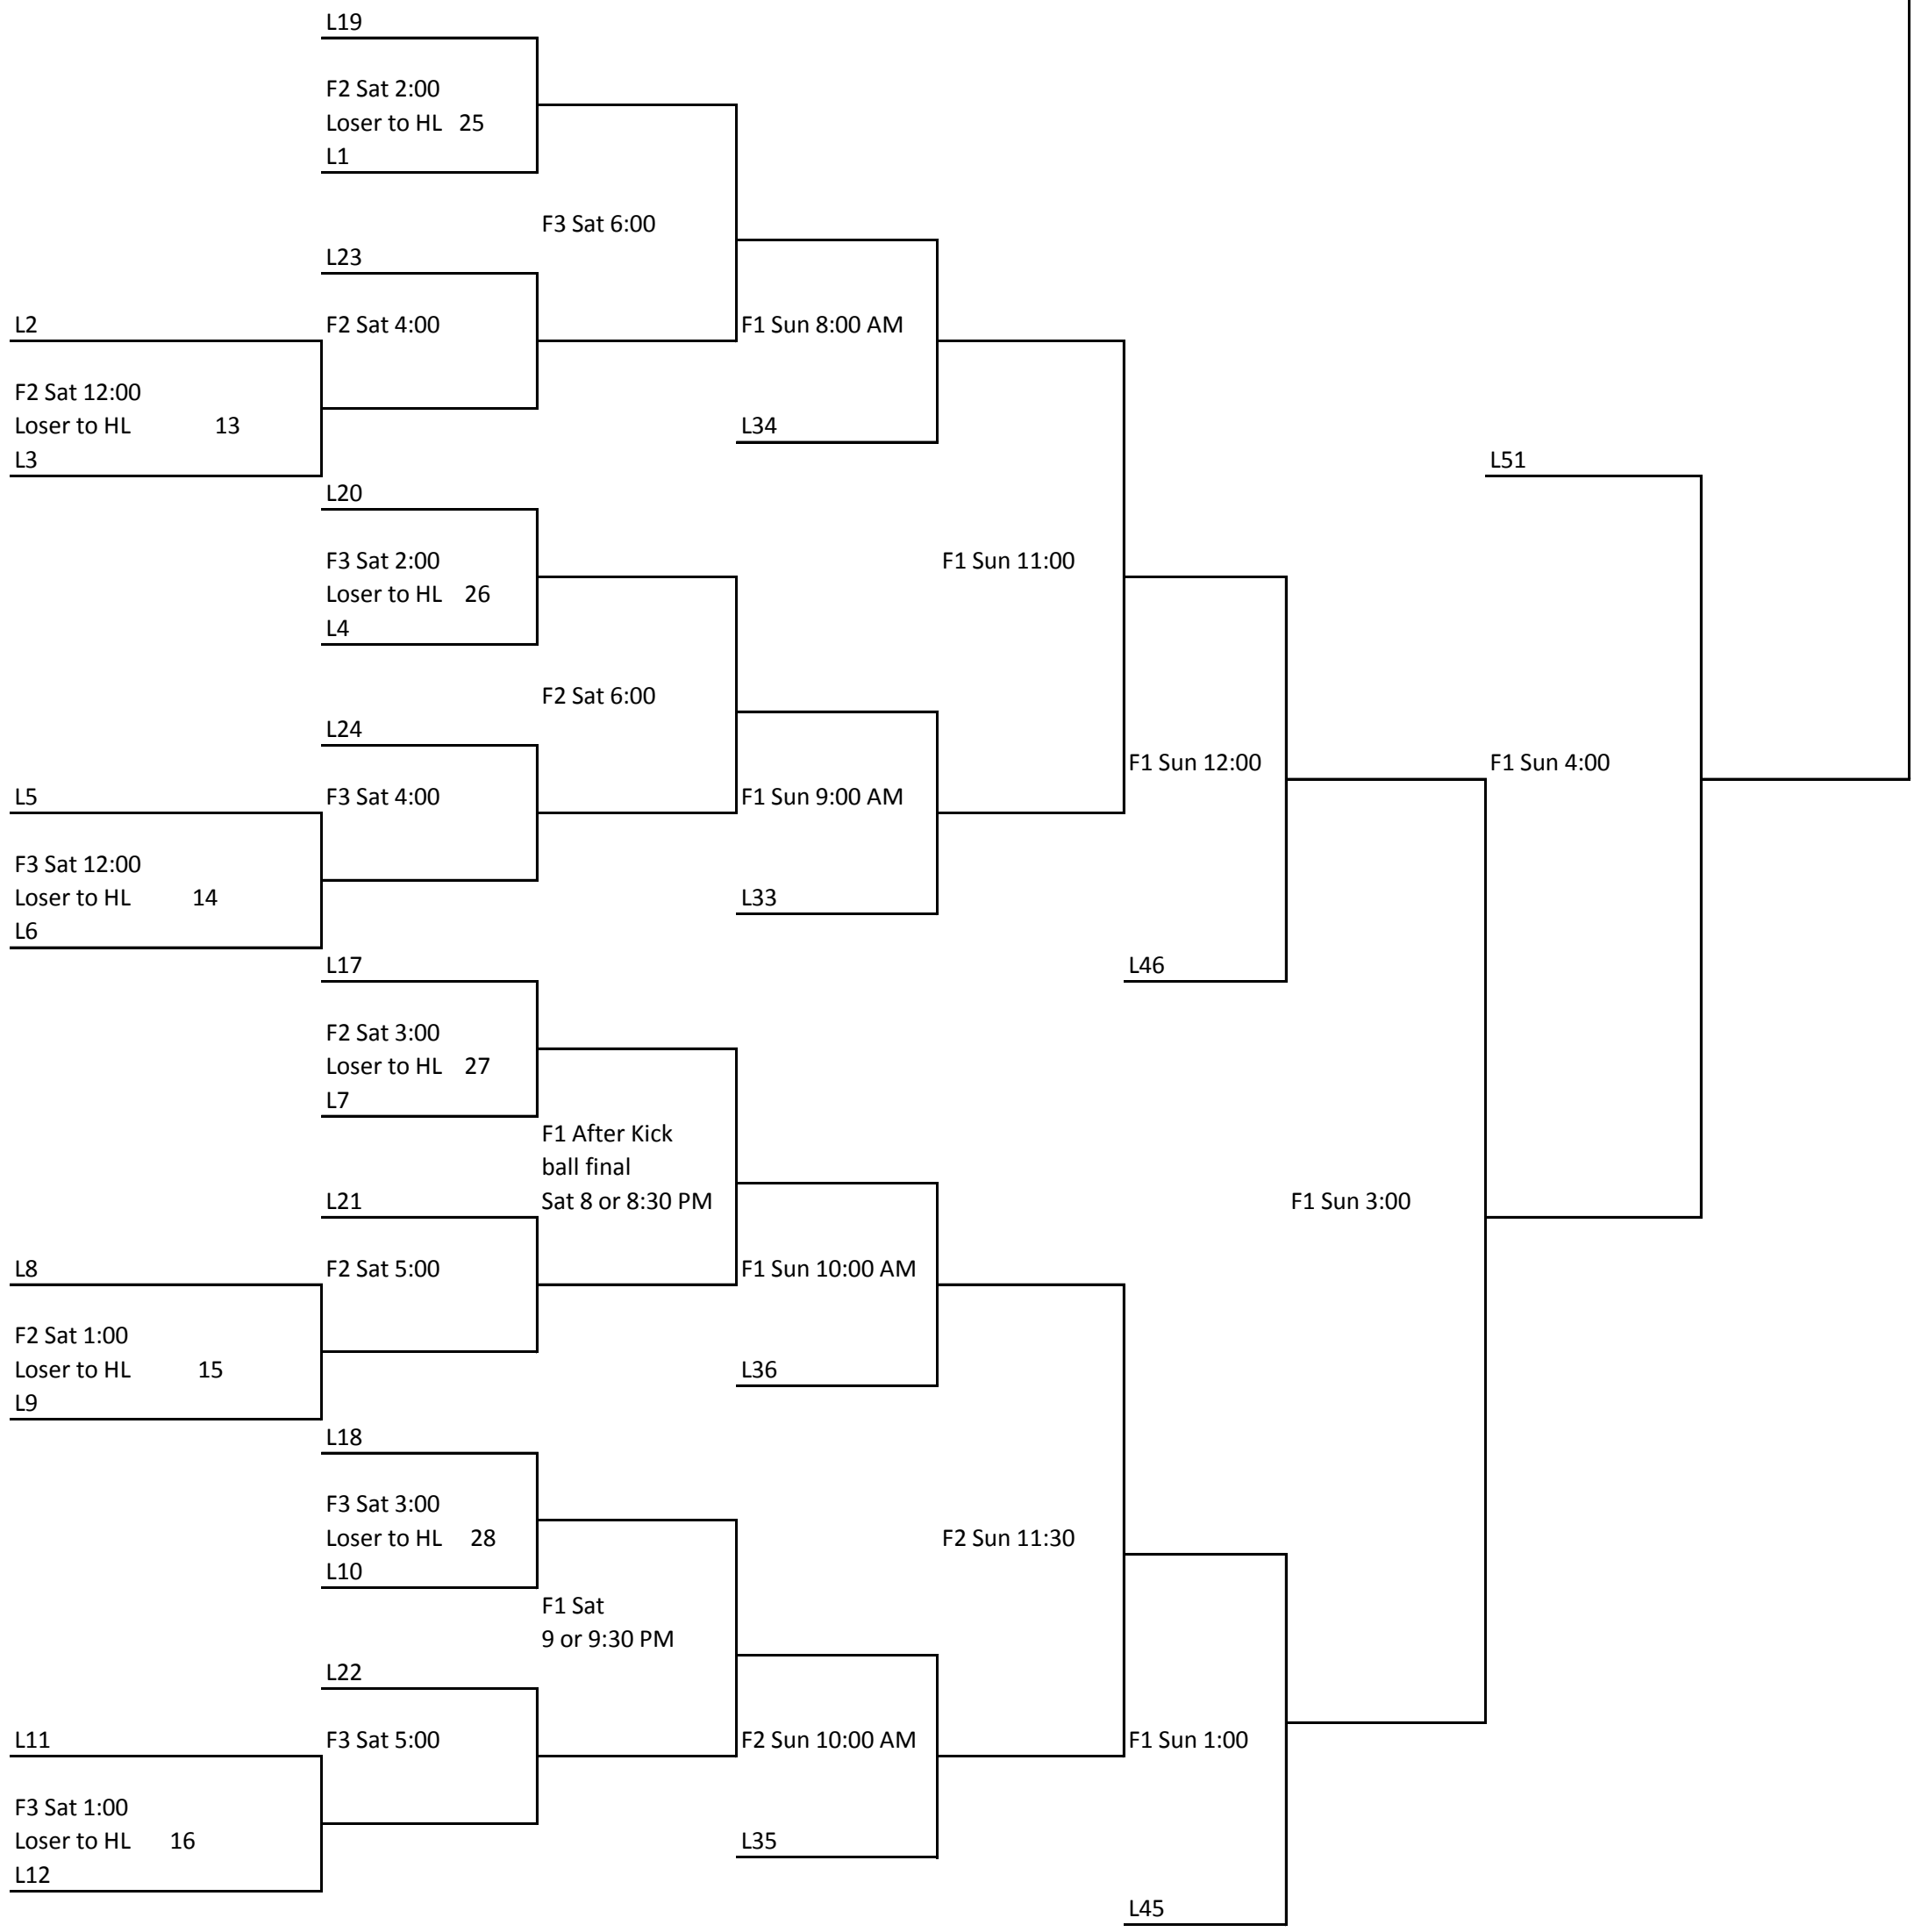

2018 Stiftungsfest Mens Softball

Field 1 - Willkommen Park - baseball field
 Field 2 - Friendship Park (next to concessions)
 Field 3 - Friendship Park (next to tennis courts)

LOSERS BRACKET

HARDLUCK BRACKET